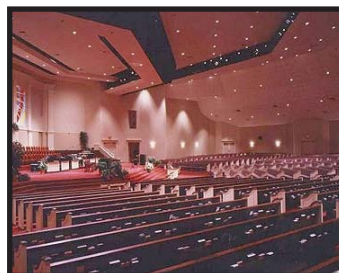

## CHRISTIAN LIFE CENTER

BENSALEM, PA

**OWNER:** CHRISTIAN LIFE CENTER

**LOCATION:** BENSALEM, PA

**ARCHITECT:** FOREMAN SEELEY  
FOUNTAIN

**FEATURES:**

- 64,000 SF Addition/Renovation
- 1,500 Seat Sanctuary
- Large Administrative Suite
- Preschool Classrooms
- Multi-purpose room with large commercial kitchen