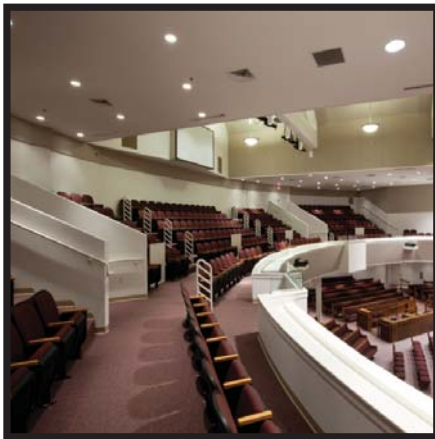

**LANCASTER BIBLE COLLEGE - GOOD SHEPHERD
CHAPEL RENOVATIONS - LANCASTER, PA**

OWNER: LANCASTER BIBLE COLLEGE

LOCATION: LANCASTER, PA

**ARCHITECT: CORNERSTONE DESIGN
ARCHITECTS**

FEATURES:

- 5,000 SF Renovation
- Completion of 500 seat balcony and 600 seat expansion in wings
- Renovation/addition of classrooms and practice rooms
- Completely upgraded audio/visual system